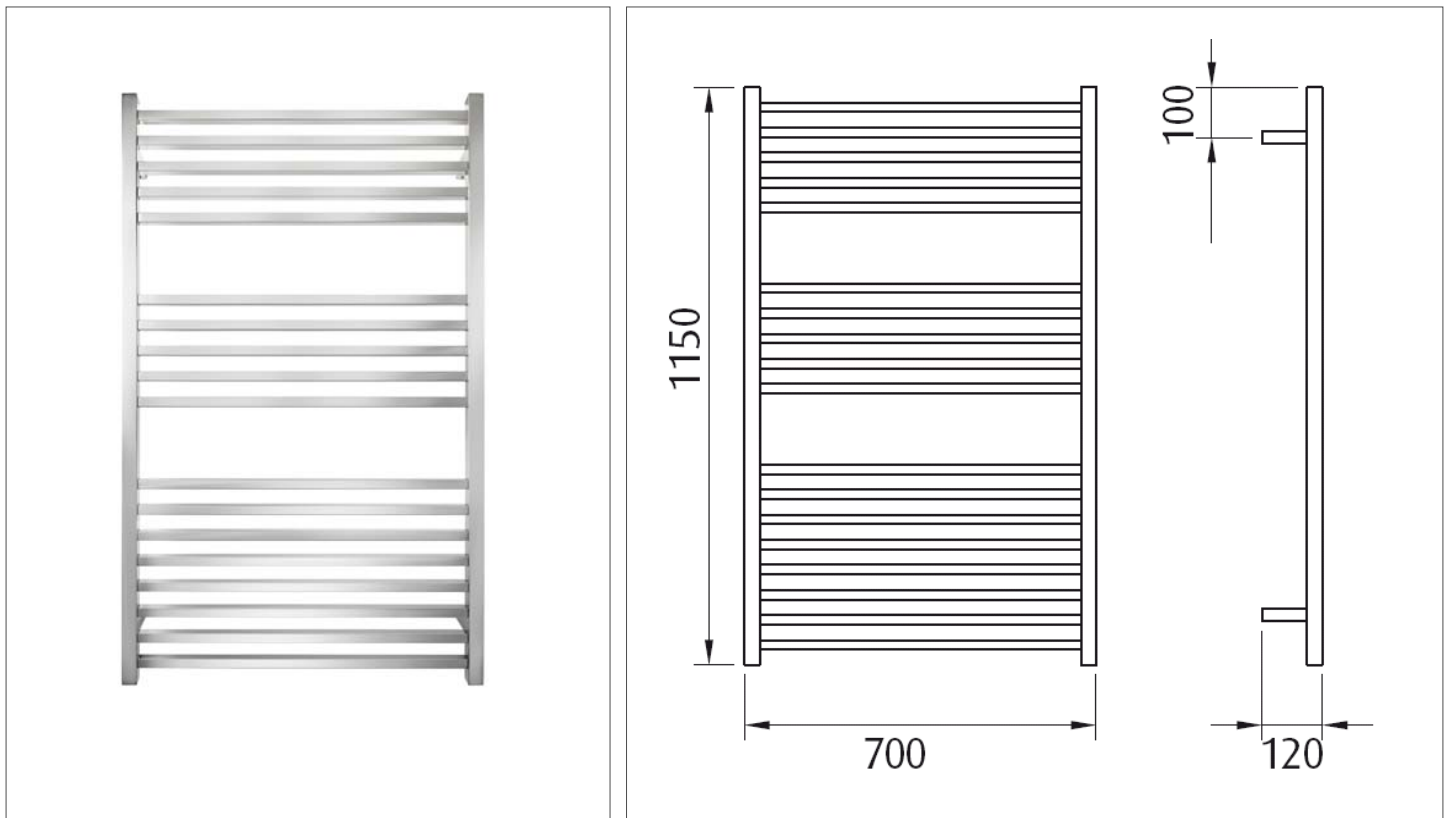

**Premium 18 bar - wide SQUARE**

Product code : HTR-TS1870R /HTR-TS1870L

700(w) x 1150(h) x 120(d) mm

**Features:**

- 18 bars
- Hand polished to a mirror finish
- High grade stainless steel
- Double insulated heating element and Class 1 fully earthed
- Concealed cable kit available on request
- Left and right hand cable options
- Easily installed into new or existing homes

Note: Manufacturing tolerances could cause variances of  $\pm 5$ mm.

**Additional Information**

- 225 watts
- 230-240Volts, 50Hz
- IP34 rating